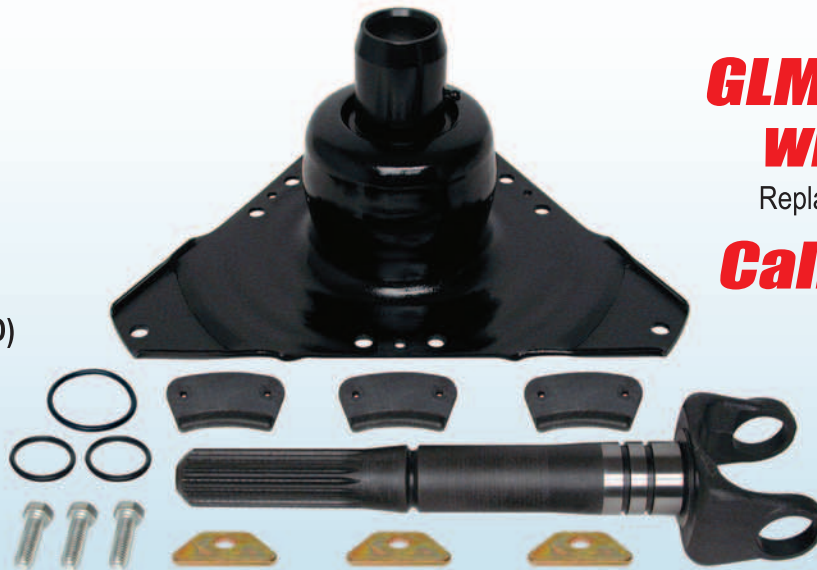

Triangular Shape, Flywheel Mount **ENGINE COUPLERS**

Fits MCM GM
V6 & V8 (305 & 350 CID)
engines (1983-1993) &
454 Mag Alpha

GLM No. 11530
with Yoke

Replaces: Merc 18643A 7

Call for price

Exclusively available only from GLM Products, Inc.

Fits MCM 3.0L (1999 & Up),
GM V6 & V8 (305 & 350 CID)
engines (1993 & Up)

GLM No. 11532
without Yoke

Replaces: Merc 18643A 5

Call for price

Take advantage of these items In Stock now!

GLM Products, Inc. - 705 Los Angeles Avenue - Monrovia, CA 91016 USA
(626) 357-0077 TEL - (626) 357-0600 FAX - info@glmmarine.com