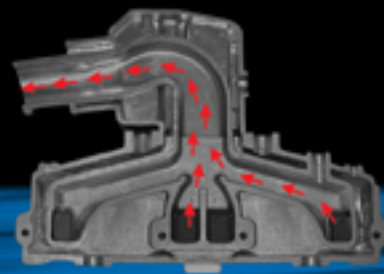

The Evolution of a Dream

Classic boat engines never die, they evolve into restoration projects! When you are ready, we will be there every step of the way. GLM Products, Inc.

Convert V6 Single-Piece or VB Log Style Manifolds...

...to GLMs **MORE EFFICIENT** Center Rise Manifolds

Exhaust Gases Have a More Direct Path to Exit

100% Complete Conversion Kits
2 Manifolds, 2 Elbows/Risers
All Hardware, Hoses & Gaskets

3YR
WARRANTY
FOR ALL CAST IRON
MANIFOLD/ELBOWS