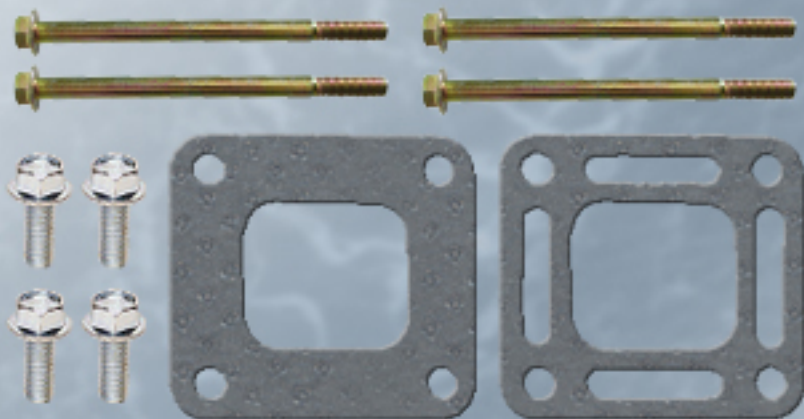

**53461**

OEM: N/A

Exhaust Elbow Mounting Kit

For 4 inch Riser with 6 inch Spacer (Fresh Water Cooling)

Kit Contains:	QTY	Description	GLM	OEM
	4	Screw	22355	10-12244
	4	Screw	22381	10-43749
	1	Gasket, Elbow	30220	27-863725-1
	1	Gasket, Elbow	32080	27-863726