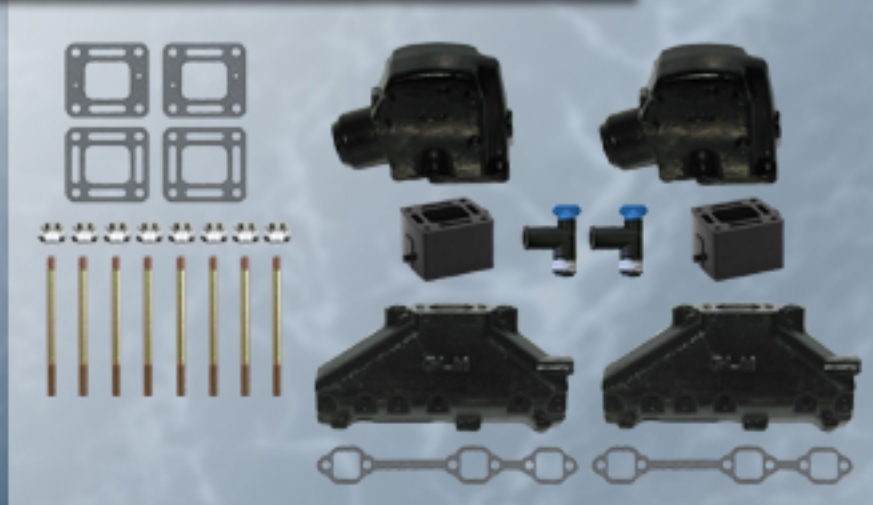

**58223**

OEM: N/A

**Complete Exhaust Manifold Set**

For Mercruiser GM V6 Raw/Fresh Water Cooling Systems  
With 3" Spacer

**Kit Contains:**

QTY	Description	GLM	OEM
2	Exhaust Elbow	51110	98504A3
2	Exhaust Manifold Ass.	51220	99746A17
2	Spacer 3"	50300	807476A3
2	Gasket, Elbow	30240	27-863724
2	Gasket, Elbow	32080	27-863726
2	Gasket, Manifold	32170	27-99757
8	Flange Serrated Nut	21248	11-49838
8	Stud	22481	16-97520
2	Hose Fitting with Drain Plug Kit	13990	22-806926A1