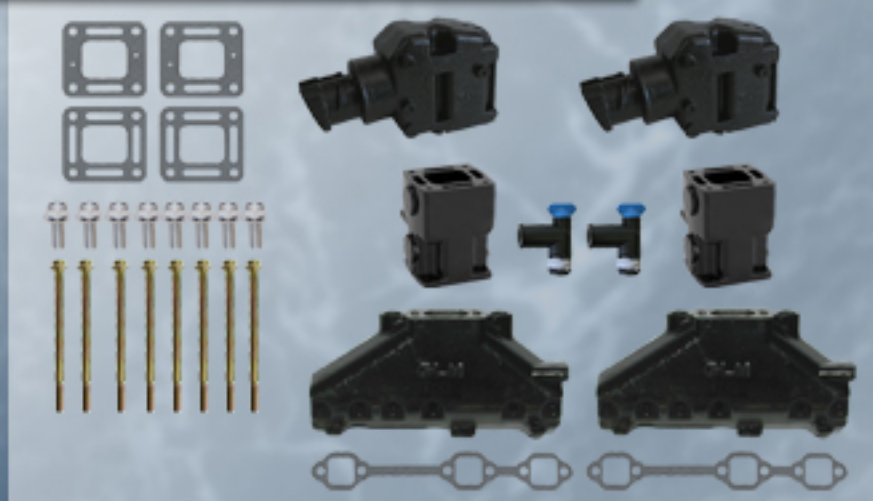

**58226**

OEM: N/A

**Complete Exhaust Manifold Set**

For Mercruiser GM V6 Raw/Fresh Water Cooling Systems  
With 6" Spacer

**Kit Contains:**

QTY	Description	GLM	OEM
2	Exhaust Elbow	51140	807988A2
2	Exhaust Manifold Ass.	51220	99746A17
2	Spacer 6"	50600	807477A2
2	Gasket, Elbow	30240	27-863724
2	Gasket, Elbow	32080	27-863726
2	Gasket, Manifold	32170	27-99757
8	Screw	22355	10-12244
8	Screw	22381	10-43749
2	Hose Fitting with Drain Plug Kit	13990	22-806926A1