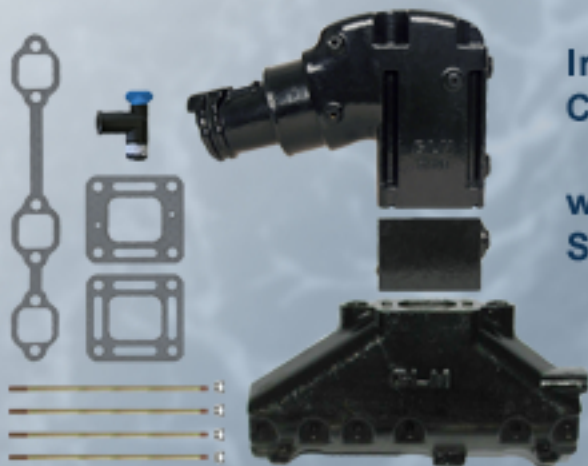

**58653**

OEM: N/A

**Dry Joint Alternative - Exhaust Manifold Set****Iron  
Casting****with 3"  
Spacer**For Mercruiser  
GM V6 with 3" spacer**Elbow + Manifold Replaces  
Dry Joint Exhaust System****Kit Contains:**

QTY	Description	GLM	OEM
1	Exhaust Elbow	51148	N/A
1	Exhaust Manifold Ass.	51220	99746A17
1	Gasket, Elbow	30240	27-863724
1	Gasket, Manifold	32170	27-99757
4	Stud	22466	N/A
4	Nut	21248	11-49838
1	Hose Fitting with Drain Plug Kit	13990	22-806926A1
1	Spacer 3"	50300	N/A
1	Gasket, Elbow	32080	27-863726