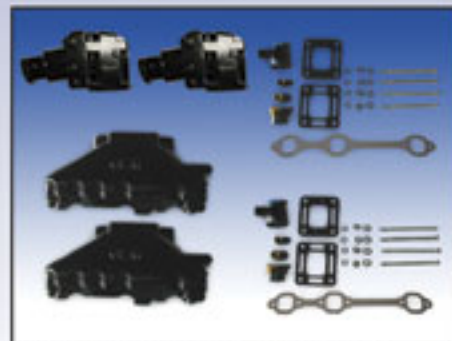

## CAST IRON MANIFOLD/RISER SET

GLM No. 58221 for GM V6  
with 3" Riser

GLM No. 58231 for GM V8 S.B.  
with 3" Riser

GLM No. 58241 for GM V8 B.B.  
with 3" Riser

GLM No. 58222 for GM V6  
with 4" Riser

GLM No. 58232 for GM V8 S.B.  
with 4" Riser

GLM No. 58242 for GM V8 B.B.  
with 4" Riser

- **MAXIMUM PERFORMANCE**  
FULLY TUNED MANIFOLDS INCREASE HORSEPOWER.
- **MAXIMUM PROTECTION**  
HOT DIPPED GALVANIZED.
- **MAXIMUM COOLING**  
INCREASED WATER CAPACITY EXTENDED LIFETIME.
- **MAXIMUM VALUE**  
LOWER COST & PREMIUM FEATURES.

## ALUMINUM MANIFOLD/RISER SET

GLM No. 59223 for GM V6 w/ 3" Riser

GLM No. 59225 for GM V6 w/ 4" Riser

GLM No. 59235 for GM V8 S.B. w/ 4" Riser

GLM No. 59245 for GM V8 B.B. w/ 4" Riser

- 1/3 OF THE WEIGHT OF STOCK CAST-IRON MANIFOLD!
- FULLY TUNED - INCREASE ENGINE PERFORMANCE UP TO 5-10%!
- LOST FOAM CASTING TECHNOLOGY - DIMENSIONAL ACCURACY!
- DIRECT REPLACEMENT FOR GM V6 & V8 SMALL & BIG BLOCK, NO WORRYING ABOUT MODIFICATION DUE TO INSTALLATION ISSUES.
- HEAVY POWDERCOAT IN THE U.S. - EXTREMELY SALT WATER FRIENDLY.
- AVAILABLE IN 2 COLORS: SPORTY BLACK AND GUNMETAL PLATINUM.
- INCLUDES STAINLESS STEEL HARDWARE!!
- FINALLY...AFFORDABLE QUALITY PERFORMANCE!