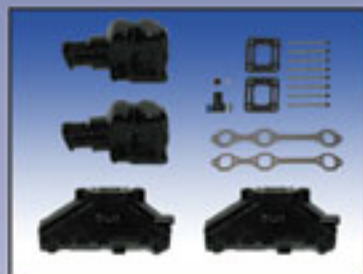

## CAST IRON MANIFOLD/RISER SET

GLM No. 58221 for GM V6  
with 3" Riser

GLM No. 58231 for GM V8 S.B.  
with 3" Riser

GLM No. 58241 for GM V8 B.B.  
with 3" Riser

GLM No. 58222 for GM V6  
with 4" Riser

GLM No. 58232 for GM V8 S.B.  
with 4" Riser

GLM No. 58242 for GM V8 B.B.  
with 4" Riser

- **MAXIMUM PERFORMANCE**  
FULLY TUNED MANIFOLDS INCREASE HORSEPOWER.
- **MAXIMUM PROTECTION**  
HOT DIPPED GALVANIZED.
- **MAXIMUM COOLING**  
INCREASED WATER CAPACITY EXTENDED LIFETIME.
- **MAXIMUM VALUE**  
LOWER COST & PREMIUM FEATURES.