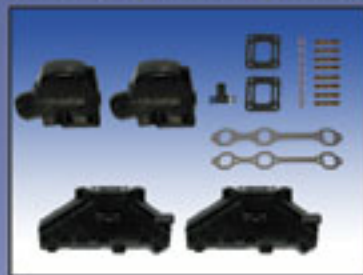

## CAST IRON MANIFOLD/RISER SET

GLM No. 58221 for GM V6  
with 3" Riser

GLM No. 58231 for GM V8 S.B.  
with 3" Riser

GLM No. 58241 for GM V8 B.B.  
with 3" Riser

GLM No. 58222 for GM V6  
with 4" Riser

GLM No. 58232 for GM V8 S.B.  
with 4" Riser