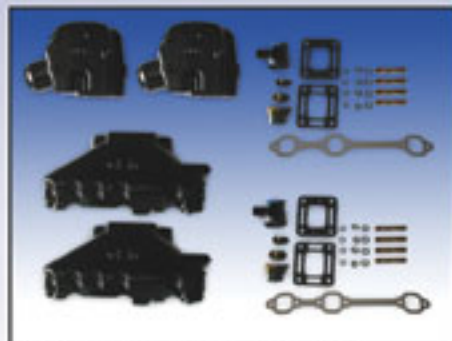

ALUMINUM MANIFOLD/RISER SET

GLM No. 59223 for GM V6 w/ 3" Riser