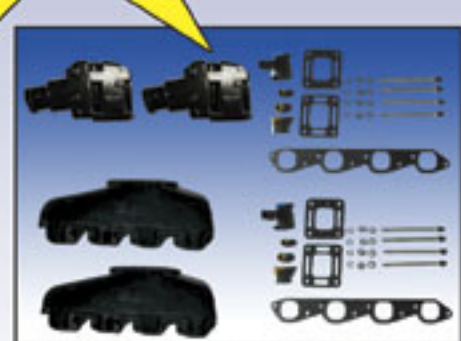

## ALUMINUM MANIFOLD/RISER SET

GLM No. 59223 for GM V6 w/ 3" Riser

GLM No. 59225 for GM V6 w/ 4" Riser

GLM No. 59235 for GM V8 S.B. w/ 4" Riser

GLM No. 59245 for GM V8 B.B. w/ 4" Riser

- 1/3 OF THE WEIGHT OF STOCK CAST-IRON MANIFOLD!
- FULLY TUNED - INCREASE ENGINE PERFORMANCE UP TO 5-10%!
- LOST FOAM CASTING TECHNOLOGY - DIMENSIONAL ACCURACY!
- DIRECT REPLACEMENT FOR GM V6 & V8 SMALL & BIG BLOCK, NO WORRYING ABOUT MODIFICATION DUE TO INSTALLATION ISSUES.
- HEAVY POWDERCOAT IN THE U.S. - EXTREMELY SALT WATER FRIENDLY.
- AVAILABLE IN 2 COLORS: SPORTY BLACK AND GUNMETAL PLATINUM.
- INCLUDES STAINLESS STEEL HARDWARE!!
- FINALLY...AFFORDABLE QUALITY PERFORMANCE!