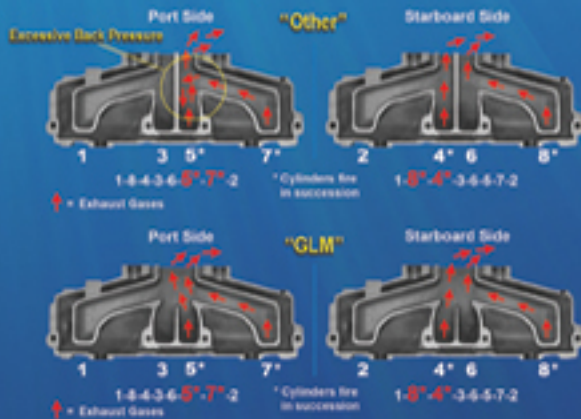

Superior Marine Manifolds

3YR
WARRANTY
FOR ALL CAST IRON
MANIFOLDS/ELBOWS

**Increase Performance - Reduce Back Pressure
Add More Horsepower**

Exhaust System Evaluation

V8 GM Small Block

Our fully tuned design guides exhaust gasses directly to riser without turbulence and back pressure. This increases the engine's performance up to 10%. In the meantime, an additional 40% water cooling area will decrease the entire manifold body temperature significantly.

V8 GM Big Block

Our fully tuned design will reduce turbulence and enhance flow for added maximum performance. An extra 30% water cooling area will help reduce temperature in the exhaust exit area allowing for longer gasket life.

GLM's Complete Manifold Sets and Conversion Kits Include:

2 Manifolds, 2 Elbow / Risers,
All Gaskets & Hardware

GLM's Conversion Kits

Convert V6 Single-Piece or V8 Log Style Manifolds...

...to GLM's More Efficient Center Rise Manifolds