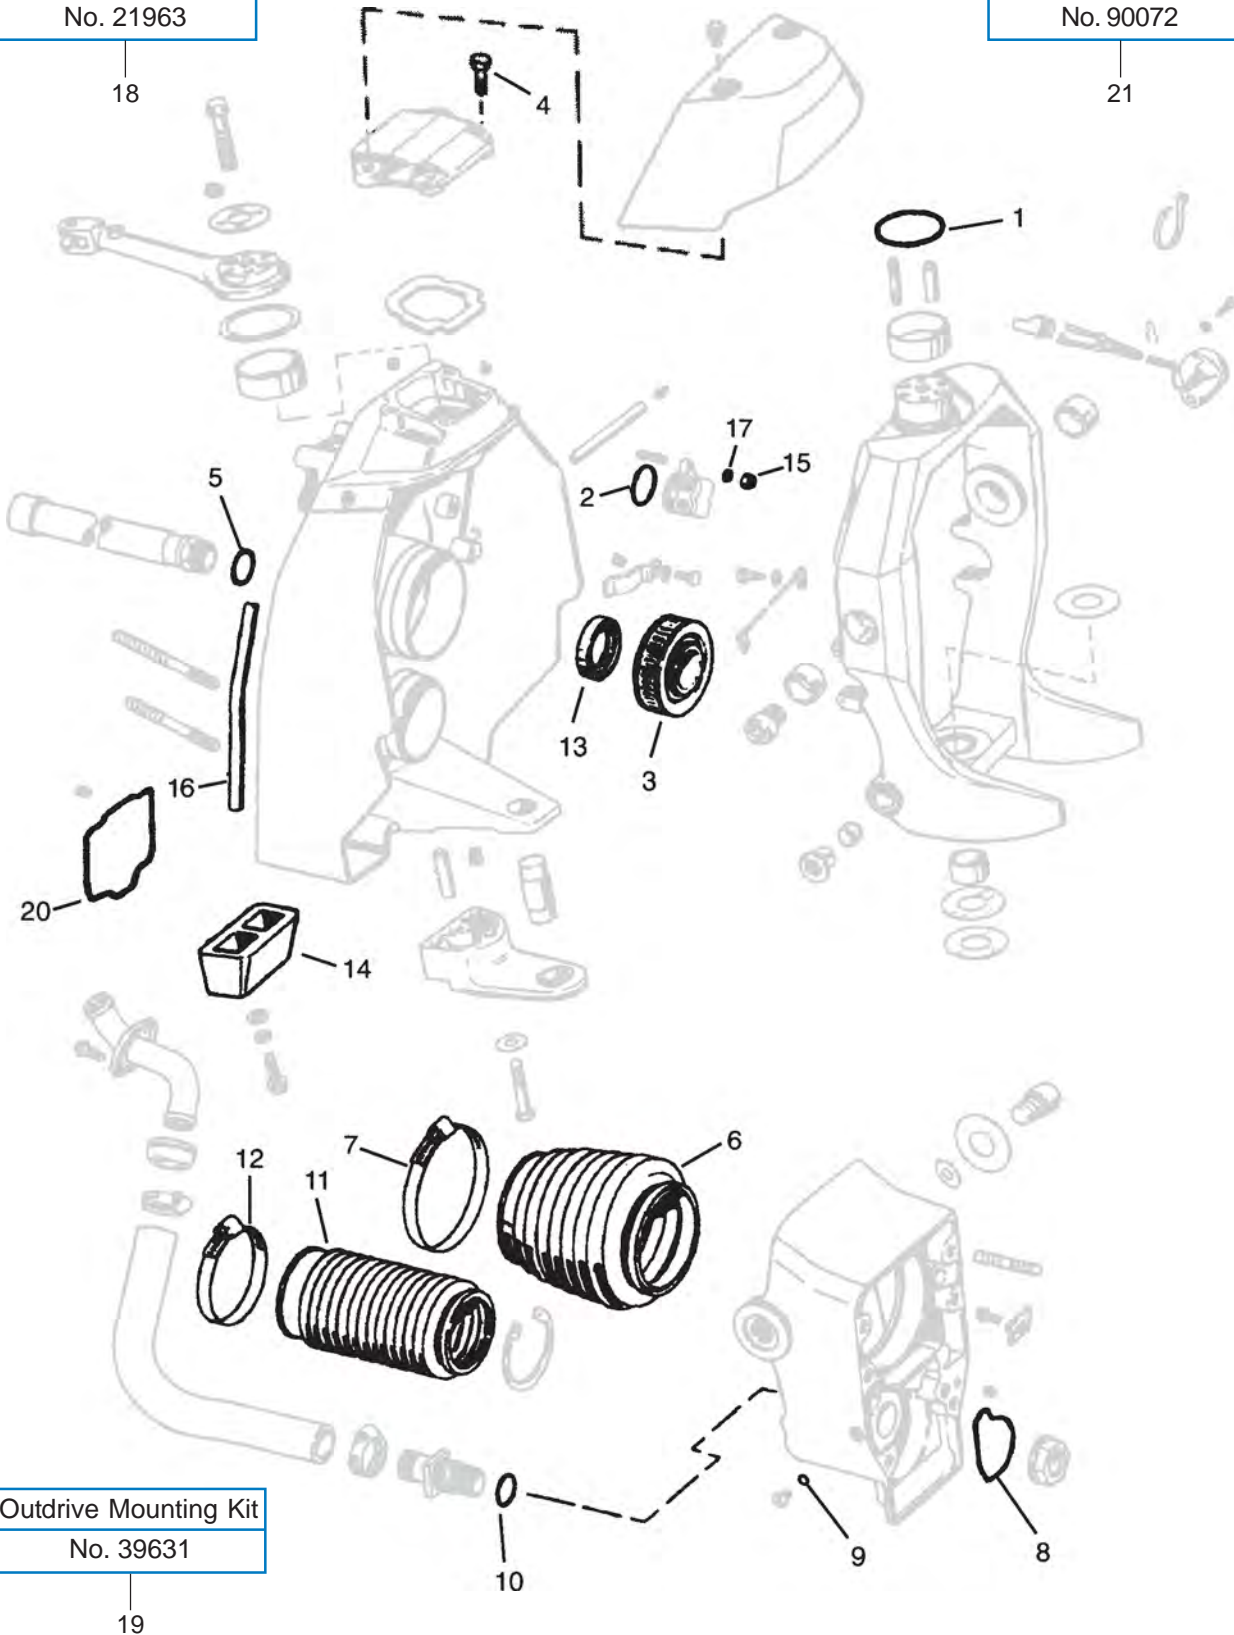

Cobra SX

TRANSOM ASSEMBLY (1994 & Up)

Transom Service Kit
No. 21963

Trailer Clips
No. 90072

Outdrive Mounting Kit
No. 39631