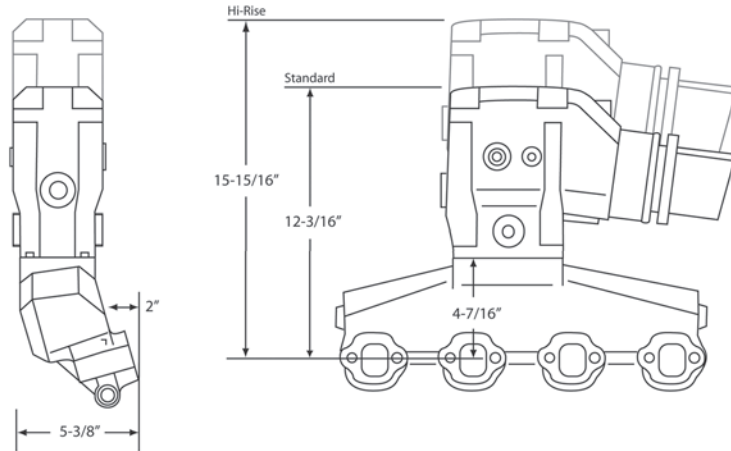

Volvo Penta

V8 S.B. & V8 B.B. EXHAUST MANIFOLD DIMENSIONS

V8 S.B. (1994 & Up)

No. 51330

EXHAUST ELBOW (Standard)
OEM: 3857944

No. 51337

EXHAUST ELBOW (Hi-Rise)
OEM: 3862627

No. 51490

EXHAUST MANIFOLD
OEM: 3852347