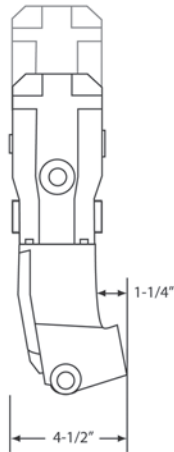

Volvo Penta

V6 & V8 S.B. EXHAUST MANIFOLD DIMENSIONS

V6 (1993 & Before)

No. 51520

EXHAUST ELBOW
OEM: 857037-6

No. 51640

EXHAUST MANIFOLD
OEM: 856894

V8 S.B. (1993 & Before)

No. 51510

EXHAUST ELBOW
OEM: 856891

No. 51630

EXHAUST MANIFOLD
OEM: 856883

V6 (1994 & Up)

No. 51330

EXHAUST ELBOW (Standard)
OEM: 3857944

No. 51337

EXHAUST ELBOW (Hi-Rise)
OEM: 3862627

No. 51480

EXHAUST MANIFOLD
OEM: 3857656

V8 S.B. (1994 & Up)

No. 51330

EXHAUST ELBOW (Standard)
OEM: 3857944

No. 51337

EXHAUST ELBOW (Hi-Rise)
OEM: 3862627

No. 51430

EXHAUST MANIFOLD
OEM: 3857723

Volvo Penta

V8 S.B. & V8 B.B. EXHAUST MANIFOLD DIMENSIONS

V8 S.B. (1994 & Up)

No. 51330

EXHAUST ELBOW (Standard)
OEM: 3857944

No. 51337