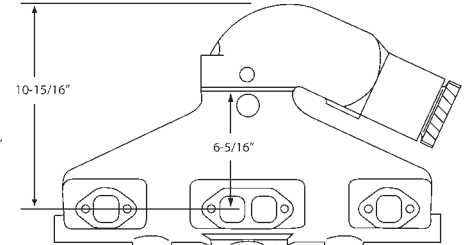

No. 51630

EXHAUST MANIFOLD
OEM: 856883