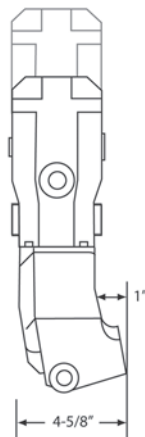

Volvo Penta

V6 & V8 S.B. EXHAUST MANIFOLD DIMENSIONS

V6 (1993 & Before)

No. 51520

EXHAUST ELBOW
OEM: 857037-6

No. 51640

EXHAUST MANIFOLD
OEM: 856894

V8 S.B. (1993 & Before)

EXHAUST ELBOW (Hi-Rise)
OEM: 3862627

No. 51480

EXHAUST MANIFOLD
OEM: 3857656

V8 S.B. (1994 & Up)

No. 51330

EXHAUST ELBOW (Standard)
OEM: 3857944

No. 51337

EXHAUST ELBOW (Hi-Rise)
OEM: 3862627

No. 51430

EXHAUST MANIFOLD
OEM: 3857723

Volvo Penta

V8 S.B. & V8 B.B. EXHAUST MANIFOLD DIMENSIONS

V8 S.B. (1994 & Up)

No. 51330

EXHAUST ELBOW (Standard)
OEM: 3857944

No. 51337

EXHAUST MANIFOLD
OEM: 3861459