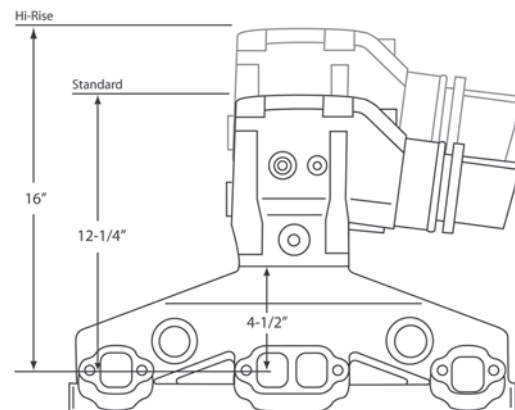

EXHAUST ELBOW (Hi-Rise)
OEM: 3862627

No. 51480

EXHAUST MANIFOLD
OEM: 3857656

V8 S.B. (1994 & Up)

No. 51330

EXHAUST ELBOW (Standard)
OEM: 3857944

No. 51337

EXHAUST ELBOW (Hi-Rise)
OEM: 3862627

No. 51430

EXHAUST MANIFOLD
OEM: 3857723

Volvo Penta

V8 S.B. & V8 B.B. EXHAUST MANIFOLD DIMENSIONS

V8 S.B. (1994 & Up)

No. 51330

EXHAUST ELBOW (Standard)
OEM: 3857944

No. 51337