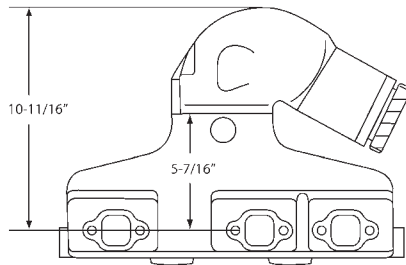

Volvo Penta

V6 & V8 S.B. EXHAUST MANIFOLD DIMENSIONS

V6 (1993 & Before)

No. 51520

EXHAUST ELBOW
OEM: 857037-6

No. 51640

EXHAUST MANIFOLD
OEM: 856894

V8 S.B. (1993 & Before)

No. 51430

EXHAUST MANIFOLD
OEM: 3857723

Volvo Penta

V8 S.B. & V8 B.B. EXHAUST MANIFOLD DIMENSIONS

V8 S.B. (1994 & Up)

No. 51330

EXHAUST ELBOW (Standard)
OEM: 3857944

No. 51337