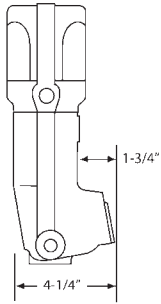

Volvo Penta

V6 & V8 S.B. EXHAUST MANIFOLD DIMENSIONS

V6 (1993 & Before)

No. 51520

EXHAUST ELBOW
OEM: 857037-6

No. 51640

EXHAUST MANIFOLD
OEM: 856894

V8 S.B. (1993 & Before)

No. 51510

EXHAUST ELBOW
OEM: 856891

No. 51630

EXHAUST MANIFOLD
OEM: 856883

V6 (1994 & Up)

No. 51330

EXHAUST ELBOW (Standard)
OEM: 3857944

No. 51337

No. 51430

EXHAUST MANIFOLD
OEM: 3857723

Volvo Penta

V8 S.B. & V8 B.B. EXHAUST MANIFOLD DIMENSIONS

V8 S.B. (1994 & Up)

No. 51330

EXHAUST ELBOW (Standard)
OEM: 3857944

No. 51337