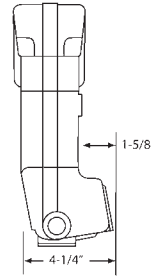

Volvo Penta

V6 & V8 S.B. EXHAUST MANIFOLD DIMENSIONS

V6 (1993 & Before)

No. 51520

EXHAUST ELBOW
OEM: 857037-6

No. 51640

EXHAUST MANIFOLD
OEM: 856894

V8 S.B. (1993 & Before)

No. 51510

EXHAUST ELBOW
OEM: 856891

No. 51630

EXHAUST MANIFOLD
OEM: 856883

V6 (1994 & Up)

No. 51330

EXHAUST ELBOW (Standard)
OEM: 3857944

No. 51337

No. 51430

EXHAUST MANIFOLD
OEM: 3857723

Volvo Penta

V8 S.B. & V8 B.B. EXHAUST MANIFOLD DIMENSIONS

V8 S.B. (1994 & Up)

No. 51330

EXHAUST ELBOW (Standard)
OEM: 3857944

No. 51337