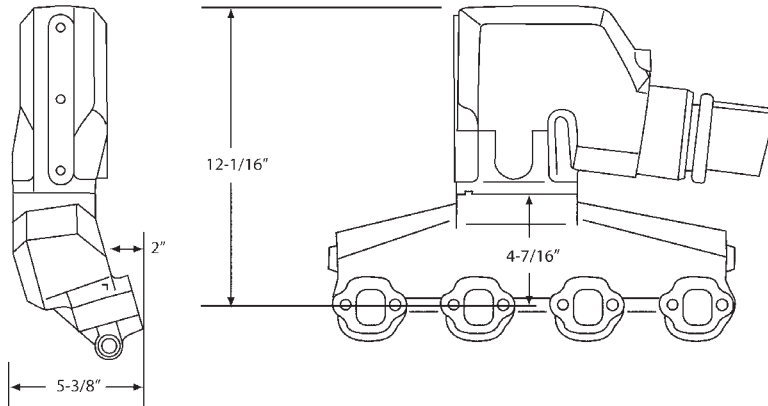

No. 51490

EXHAUST MANIFOLD
OEM: 3852347