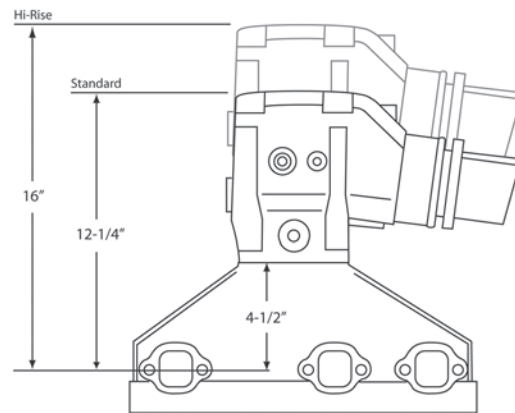

Volvo Penta

V6 & V8 S.B. EXHAUST MANIFOLD DIMENSIONS

V6 (1993 & Before)

No. 51520

EXHAUST ELBOW
OEM: 857037-6

No. 51640

EXHAUST MANIFOLD
OEM: 856894

V8 S.B. (1993 & Before)

EXHAUST ELBOW (Hi-Rise)
OEM: 3862627

No. 51480

EXHAUST MANIFOLD
OEM: 3857656

V8 S.B. (1994 & Up)

No. 51330

EXHAUST ELBOW (Standard)
OEM: 3857944

No. 51337

EXHAUST ELBOW (Hi-Rise)
OEM: 3862627

No. 51430

EXHAUST MANIFOLD
OEM: 3857723

Volvo Penta

V8 S.B. & V8 B.B. EXHAUST MANIFOLD DIMENSIONS

V8 S.B. (1994 & Up)

No. 51330

EXHAUST ELBOW (Standard)
OEM: 3857944

No. 51337