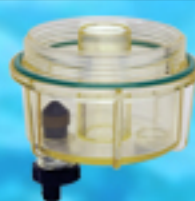

11/16"-16 Center Threads

Highly Efficient Filter Element with 10 Micron Dirt Particle Filtration

Powder Coated for Maximum Protection

70+ Pleats for a Total 327 SQ. IN. Filtration

60 Gallons Per Hour  
No Trick Numbers Here, GLM Exceeds OEM Specs.

For Outboard Use Only

ø 1/4" NPTF Ports  
Flow: 60 GPH  
with 2 brass plugs.

**10**  
MICRON

**No. 25250**

OEM: Racor B32013  
Merc 8M0116793

Fuel Filter Element with Clear Collection Bowl

For Outboard Use Only

OEM: N/A

Stainless Steel Bracket w/ Clear Collection Bowl

For Outboard Use Only

ø 3/8" NPTF Ports  
Flow: 60 GPH  
with 2 brass plugs

**10**  
MICRON

**No. 25000**

OEM: 89876A3

Aluminum Bracket

ø 1/4" NPTF Ports  
(2 Inputs & 2 outputs)  
with 2 brass plugs.

**No. 25005**

OEM: 99105-20004-BWL

Clear Collection Bowl  
For Outboard Use Only

Includes Viton O-ring No.82366

**No. 25020**

OEM: 8M0095674

Aluminum Bracket