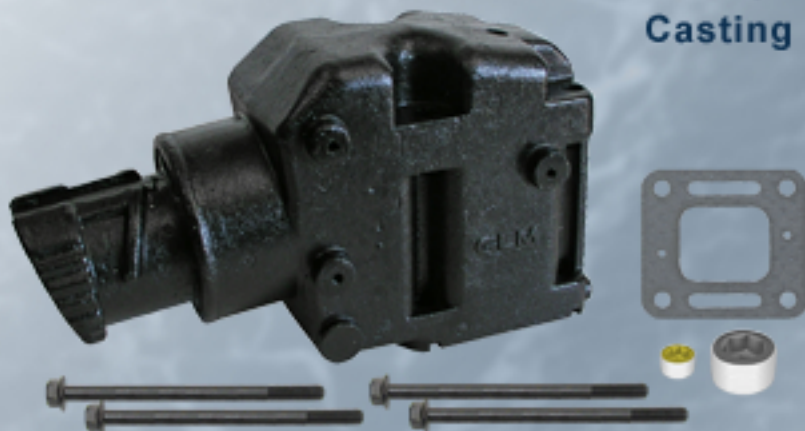

**51140**

OEM: 807988Q03

**Exhaust Elbow - 4" 7°****Iron  
Casting**

For Mercruiser 175-205  
GM 229/262 CID V6 (1983-Present)

For Mercruiser Model 330-370  
GM 454/502 CID V8 (B.B.) (1981-Present)

For Mercruiser Model 200-320  
GM 305/350/377 CID V8 (1983-Present)

<b>Kit Contains:</b>	<b>QTY</b>	<b>Description</b>	<b>GLM</b>	<b>OEM</b>
	1	Exhaust Elbow	51140	807988Q03
	1	Gasket, Elbow	30240	27-863724
	1	Plug	21892	22-41622
	1	Plug	22379	22-73379
	4	Screw	22381	10-43749