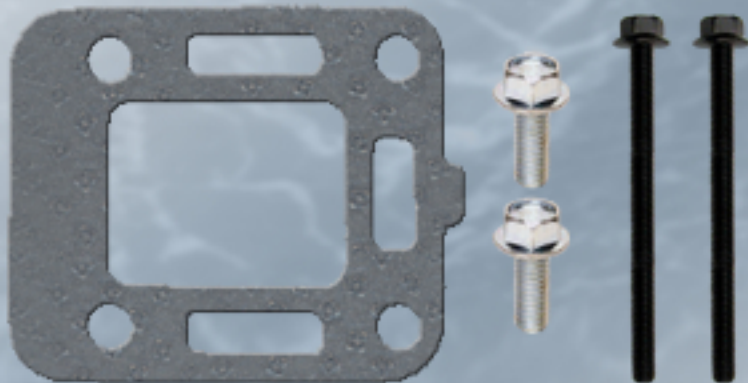

**53110**

OEM: N/A

## Exhaust Elbow Mounting Kit

2.5L/3.0L, 4-Cylinder