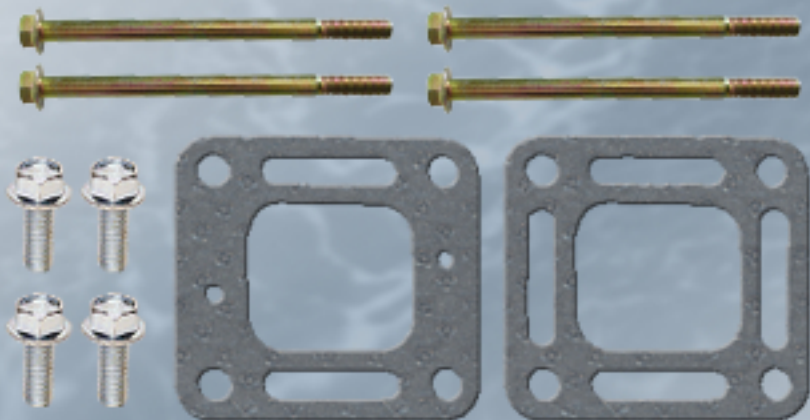

53460

OEM: N/A

Exhaust Elbow Mounting Kit

For 4 inch Riser with 6 inch Spacer (Raw Water Cooling)