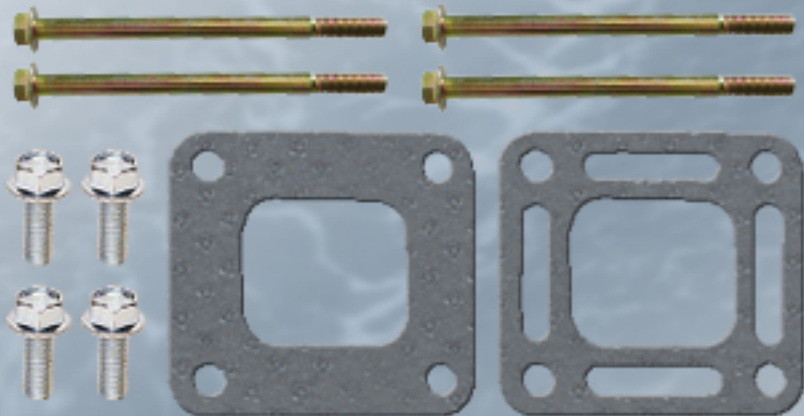

**53461**

OEM: N/A

## Exhaust Elbow Mounting Kit

For 4 inch Riser with 6 inch Spacer (Fresh Water Cooling)