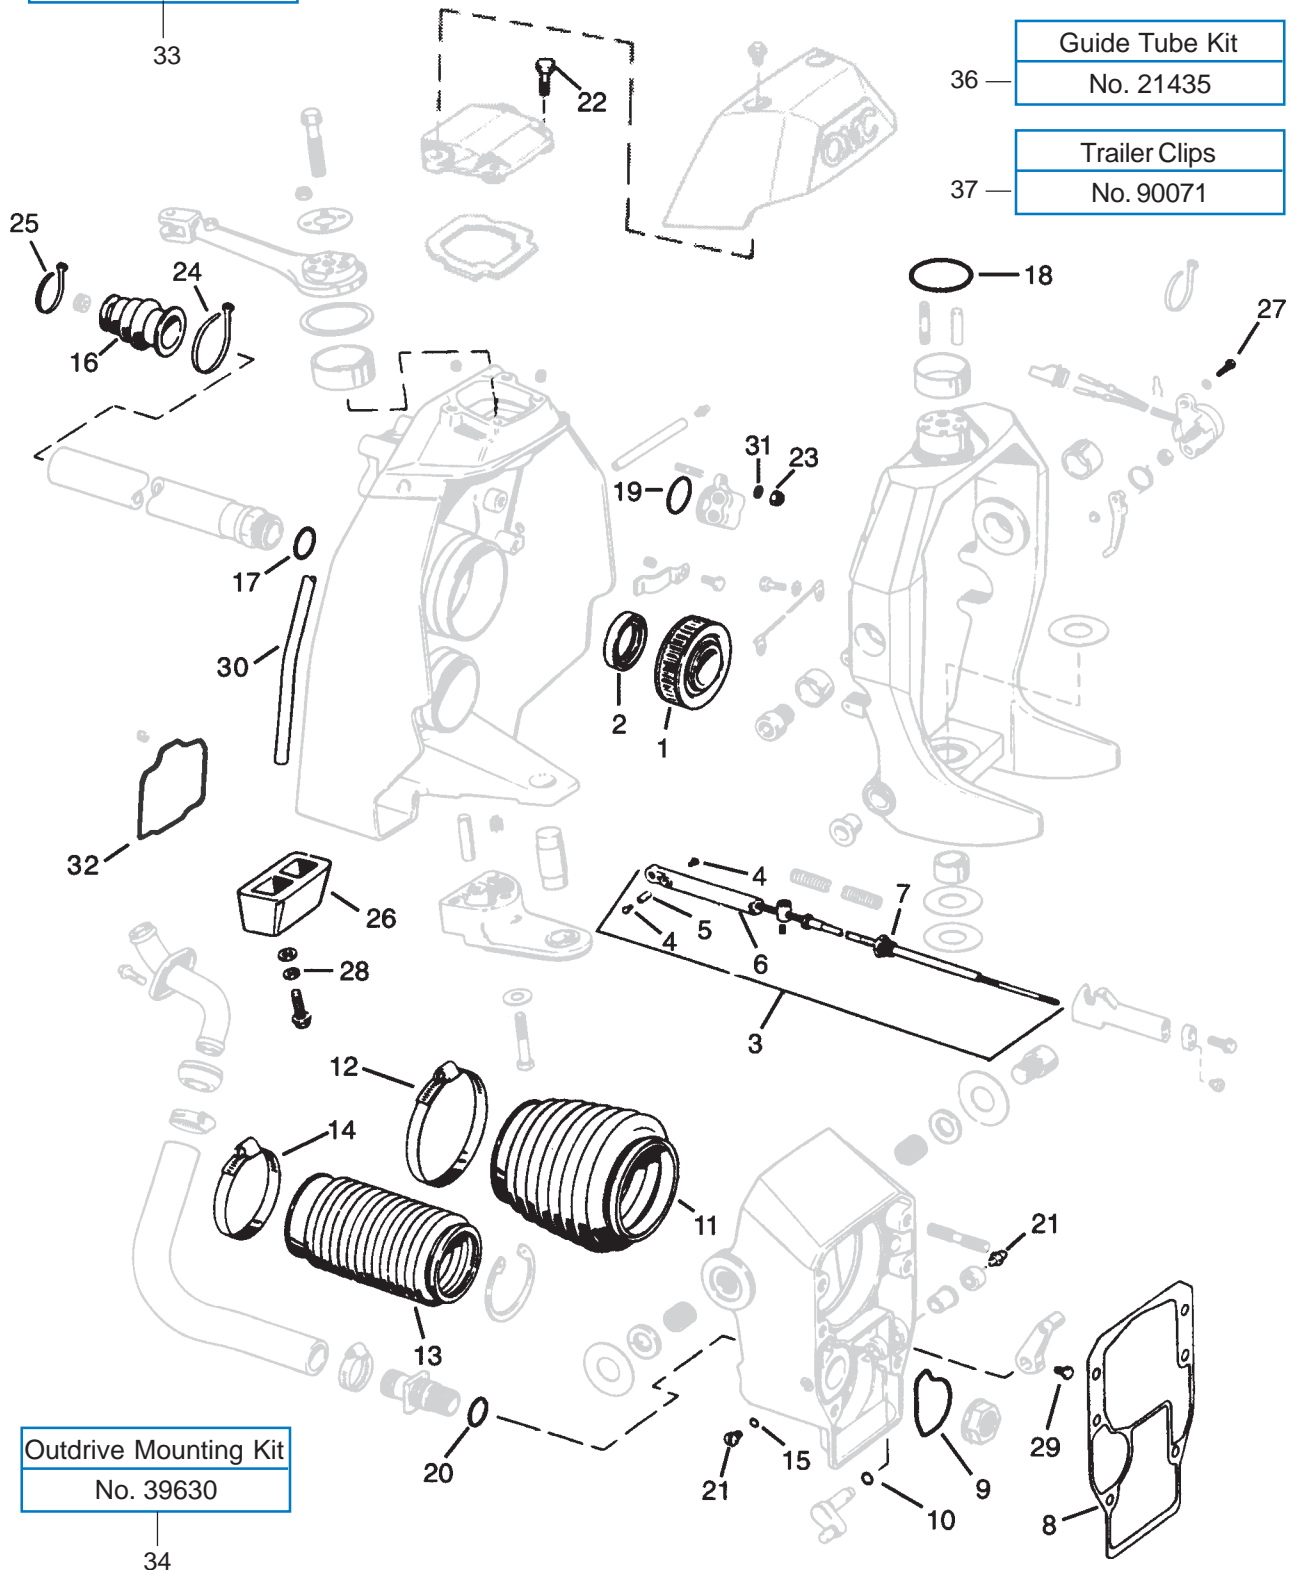

Cobra

TRANSOM ASSEMBLY (1986-1993)

Transom Service Kit

No. 21962

33

Shift Cable Assy. Kit

No. 21455

35

Guide Tube Kit

No. 21435

36

Trailer Clips

No. 90071

37

Outdrive Mounting Kit

No. 39630