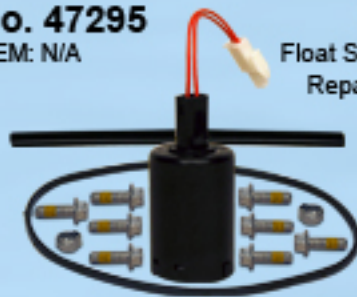

Remote

4.3L, 5.0L, 6.2L 262, 350, 383 CID

Shift Slide Tool - Shift Cable Assy Kit

No. 90120 MerCruiser
OEM: 91-865232

Holds the slide in position as the drive unit is installed onto bell housing studs.

No. 21451 MerCruiser
OEM: 865436A02

R, MR, Alpha One & Alpha One Gen II

Fuel Supply Module Repair Kits

No. 47292 FSM
OEM: 8M0057679 Seal Kit

Mercury SN# 2B144123 - 2B457609
MerCruiser SN# 2A5755398 & Below

No. 47295 FSM
OEM: N/A Float Switch Repair Kit

*Nylon Screws for use once only

Racor Style Fuel Filters w/ Collection Bowls

No. 25210 1/4" NPTF
OEM: N/A 60 GPH
Aluminum Bracket 3/8" NPTF Available

10
MICRON

w/ Clear Bowl & 2 Brass Plugs

No. 25230 1/4" NPTF
OEM: N/A 60 GPH
Stainless Steel Bracket 3/8" NPTF Available