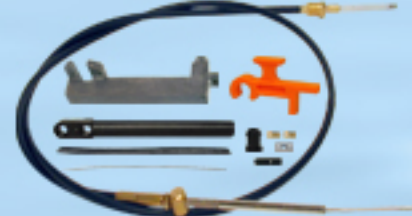

Remote

4.3L, 5.0L, 6.2L 262, 350, 383 CID

Shift Slide Tool - Shift Cable Assy Kit

No. 90120 MerCruiser
OEM: 91-865232

Holds the slide in position as the drive unit is installed onto bell housing studs.

No. 21451 MerCruiser
OEM: 865436A02

R, MR, Alpha One & Alpha One Gen II

Fuel Supply Module Repair Kits

No. 47292 FSM
OEM: 8M0057679 Seal Kit

Mercury SN# 2B144123 - 2B457609
MerCruiser SN# 2A5755398 & Below

No. 47295 FSM
OEM: N/A Float Switch Repair Kit